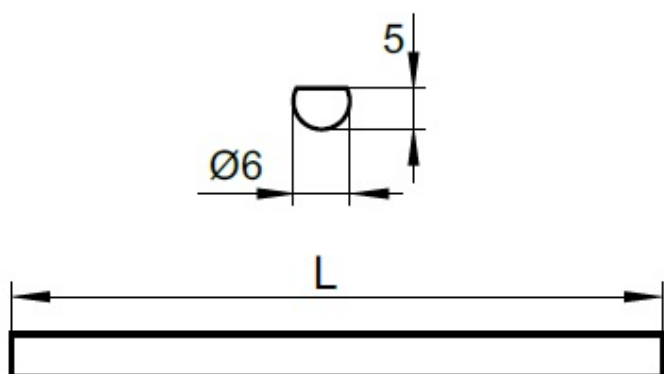

PRODUCT SHEET

Description:

Locking Bar $\varnothing 6\text{mm} \times 2000\text{mm}$, Steel, Nickel Plated

Item number:

14.05.735-0

| Units | Box | Carton | HS Code | Barcode |
|-------|-----|--------|------------|---|
| Pcs. | 1 | 25 | 8301600090 |  5704866044080 |

| | |
|-------------|-----------------------|
| # 14.05.720 | 1000 mm Nickel Plated |
| # 14.05.723 | 1000 mm Brass Plated |
| # 14.05.724 | 1000 mm Bronze Plated |
| # 14.05.725 | 1200 mm Nickel Plated |
| # 14.05.729 | 1500 mm Nickel Plated |
| # 14.05.730 | 1500 mm Bronze Plated |
| # 14.05.735 | 2000 mm Nickel Plated |